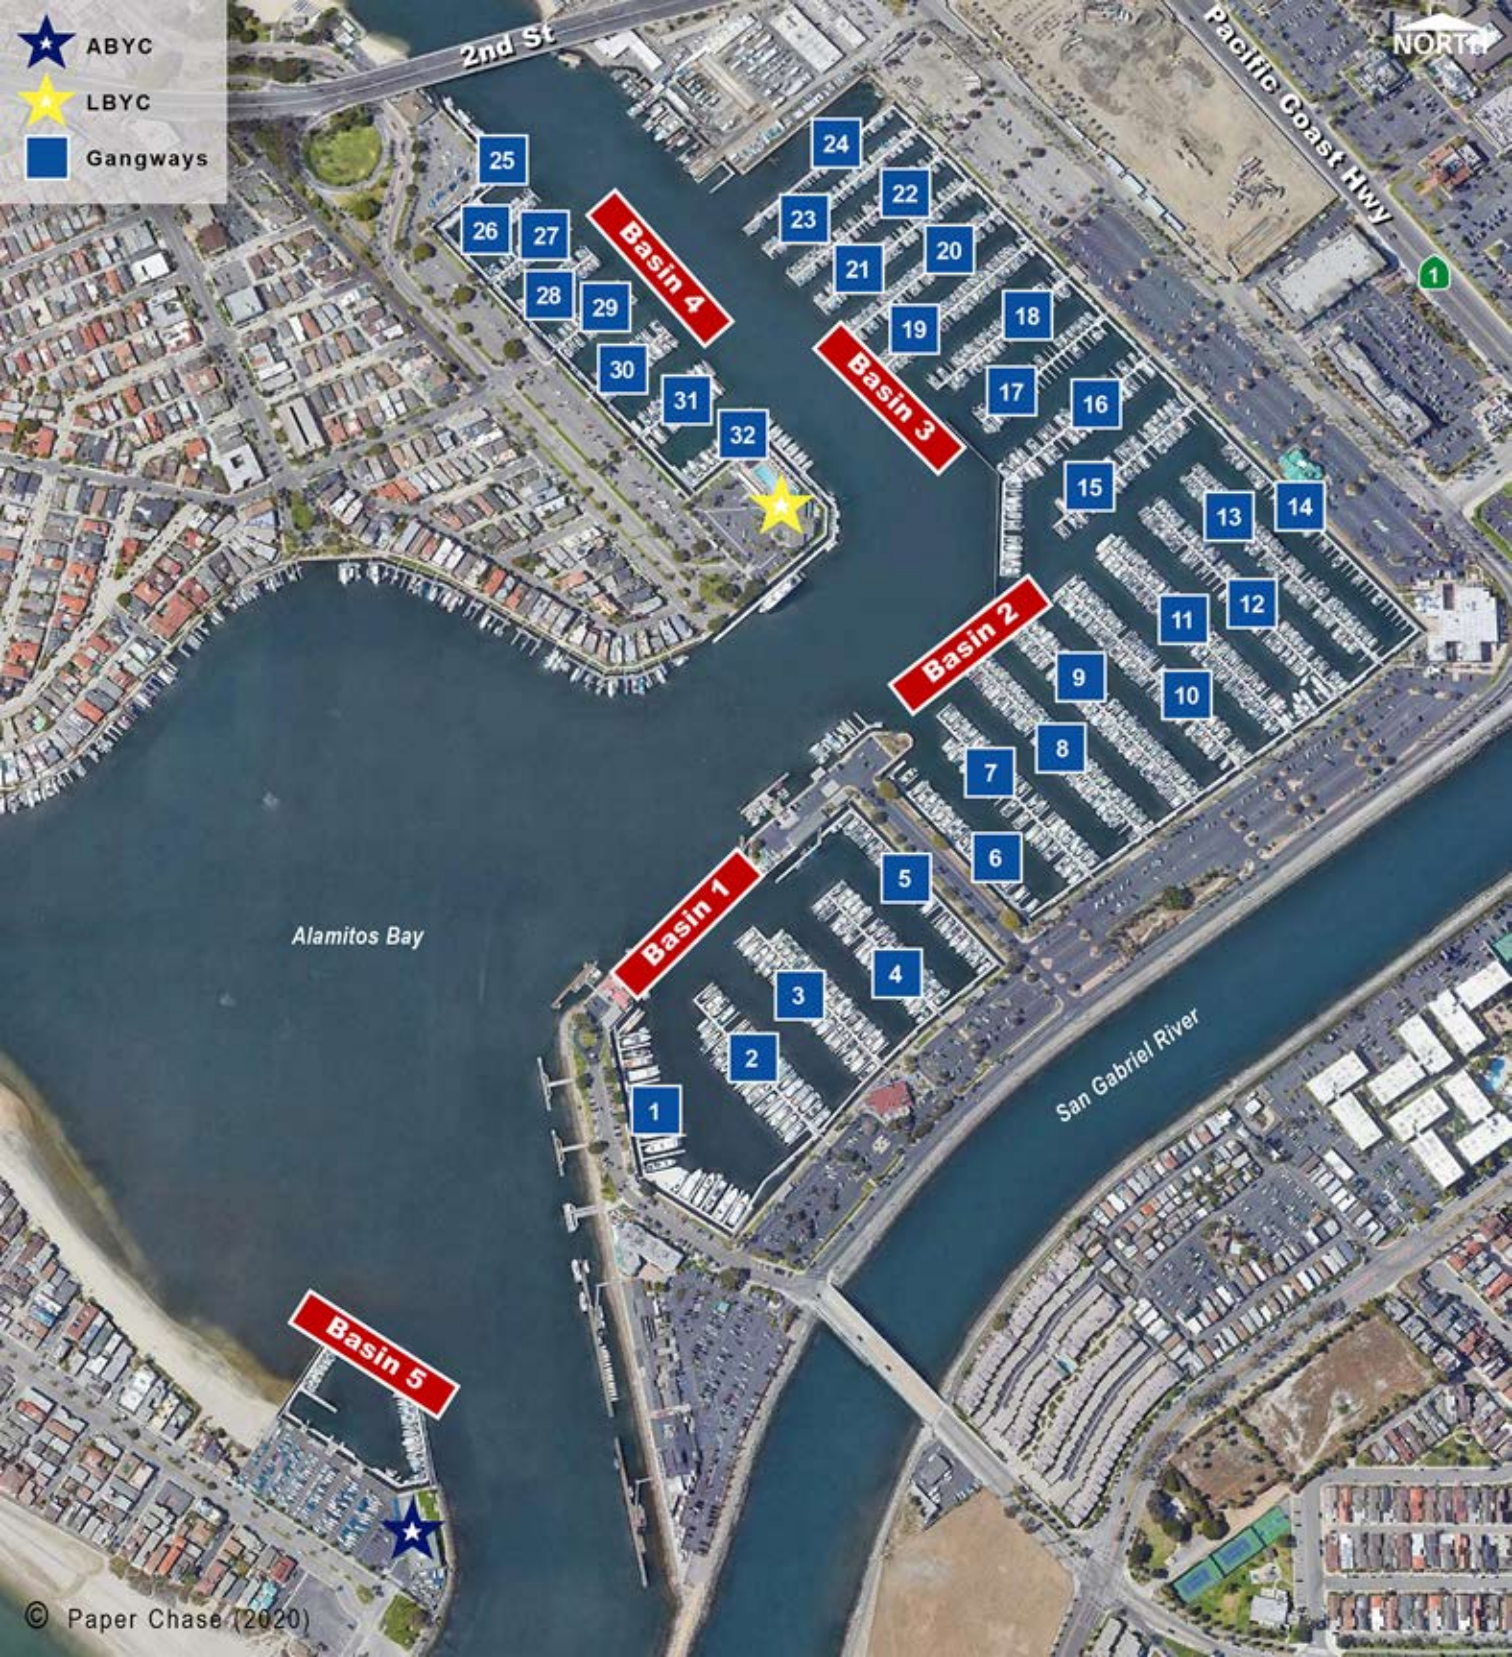

-  ABYC
-  LBYC
-  Gangways

Alamitos Bay

San Gabriel River

2nd St

Pacific Coast Hwy

Basin 4

Basin 3

Basin 2

Basin 1

Basin 5

25

24

26

27

28

29

30

31

32

23

22

20

21

19

2

1

Basin 5